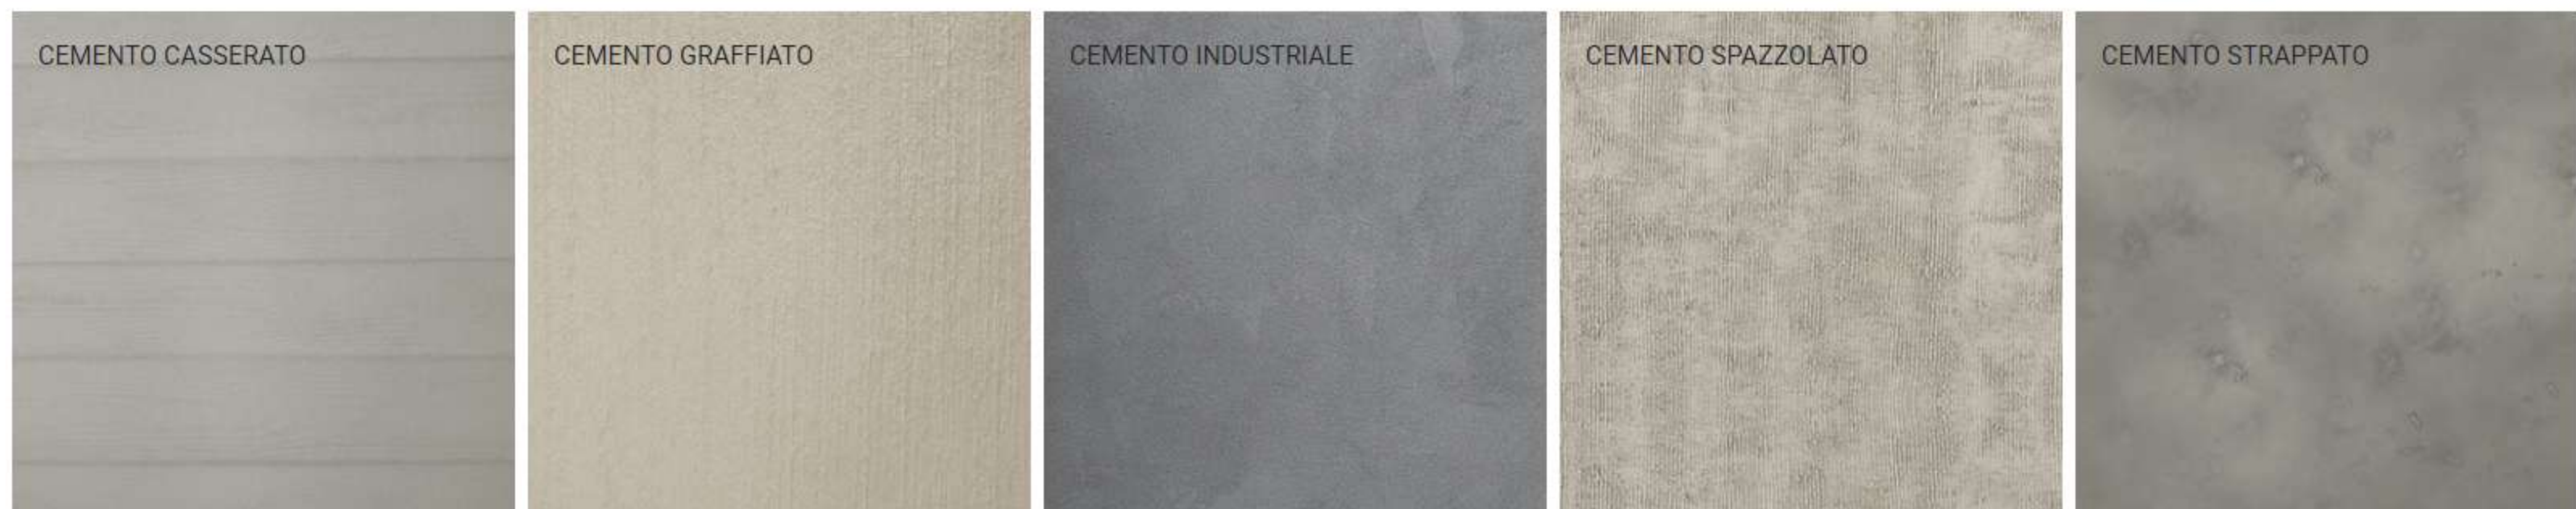

CEMENTO MATERICO

COLOUR & TEXTURE PALETTE

TEXTURE

COLOUR PALETTE *

* The textures and colours shown on this site are purely approximations and you are thus advised to try painting a sample in advance, to assess real life colour and effect. Oikos cannot be held responsible for differences between the textures shown here and the finished result or for product application mistakes. For further application technique information consult the technical sheets on this site.