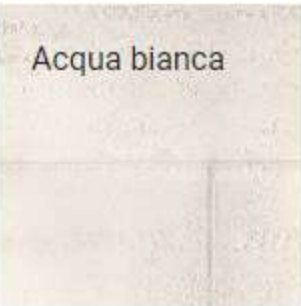

OIKOS

TRAVERTINO ROMANO DESIGN

COLOUR & TEXTURE PALETTE

TEXTURE

COLOUR PALETTE *

* The textures and colours shown on this site are purely approximations and you are thus advised to try painting a sample in advance, to assess real life colour and effect. Oikos cannot be held responsible for differences between the textures shown here and the finished result or for product application mistakes. For further application technique information consult the technical sheets on this site.